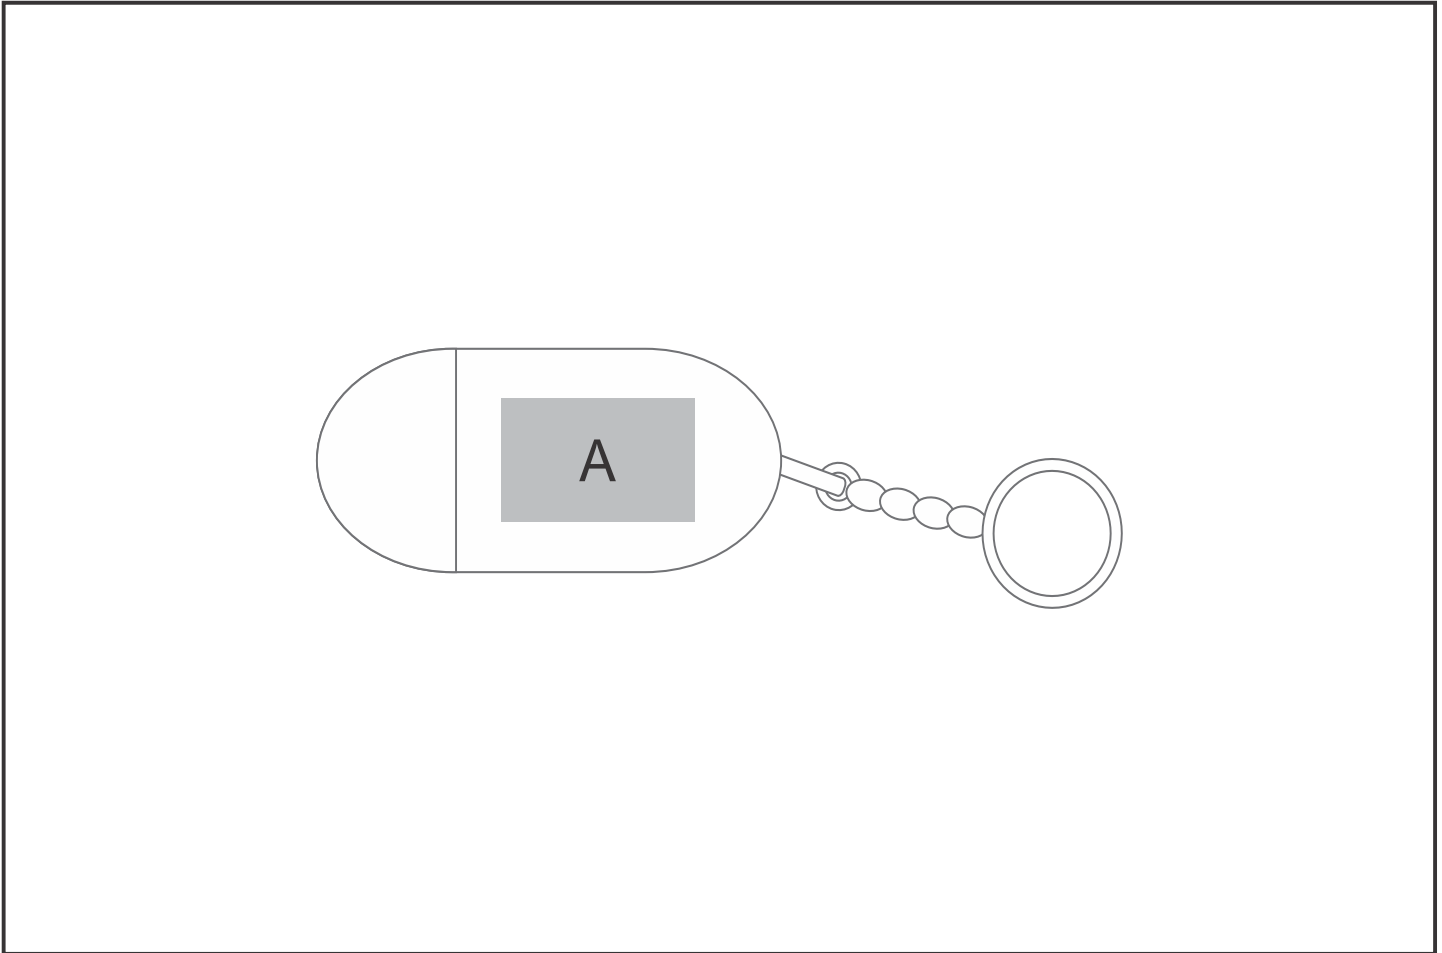

USB-7490

Okiyo Benkyou Bamboo Flash Drive Keyholder - 8GB

Also available in

Check Logo24
guide and t's & c's

Need to know:

- Includes 1-Position Laser Engraving (setup fees apply)
- **Laser Colour:** Tonal.
- Due to tonal variations in the wood the laser engraving will vary from one item to the next and will likely vary in the same item.
- Larger logos may be inconsistent in colour.
- Texture of the USB will affect the print for laser and pad print.

Branding Options:

Position	Branding Method (Branding Code)	No. of Colours	Dimension
A	Laser Engraving (LC)	N/A	25mm wide x 15mm high
A	Pad Printing (PC)	4 Colours	25mm wide x 15mm high
A	Direct to Print (DP-A)	Full Colour	35mm wide x 20mm high